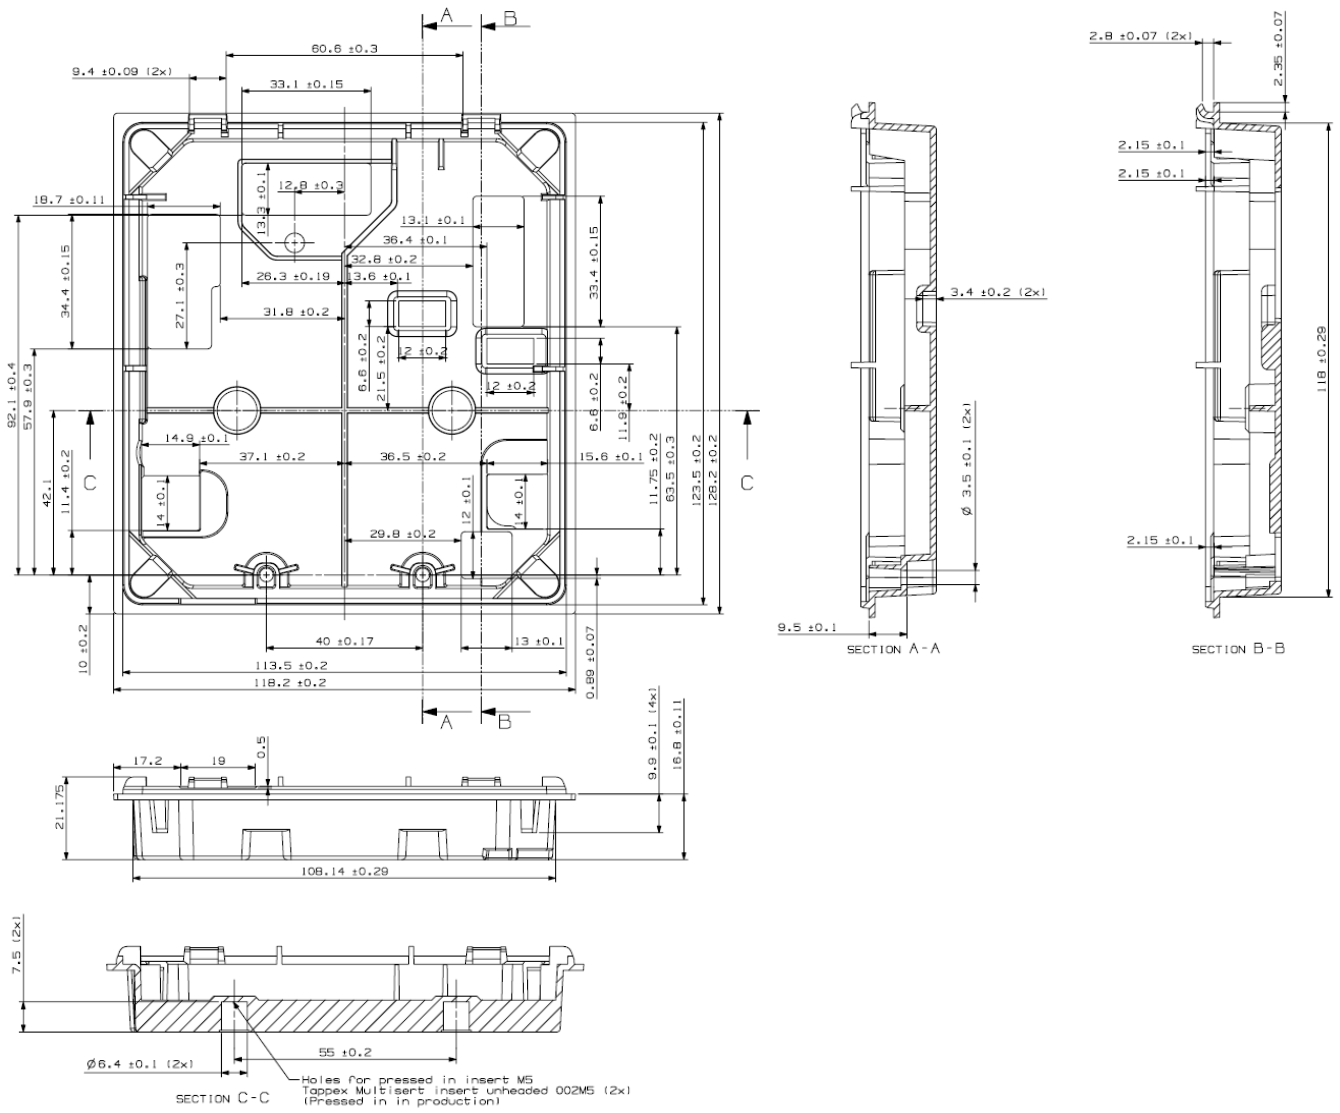

Dimensions in mm

Dimensions of plastic panel **BPP000300100R Color Control GX_v1.0**

Revision : v1.0
Date : 12-08-2015

Page 1 of 2

Dimensions in mm

Dimensions of plastic panel **BPP000300100R Color Control GX_v1.0**