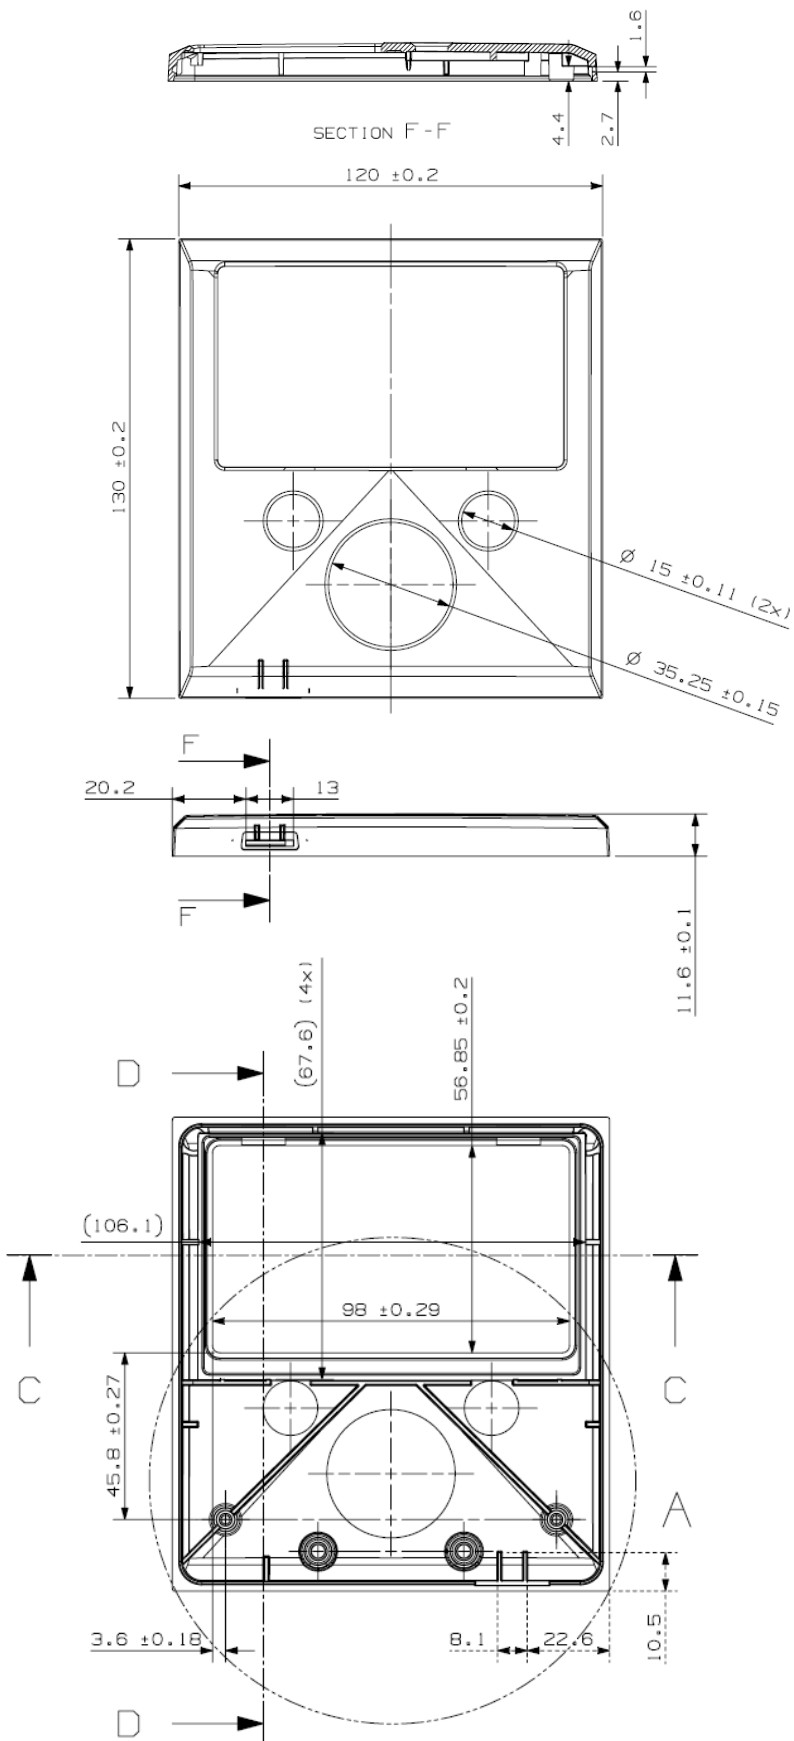

Dimensions in mm

Dimensions of plastic panel **BPP000300100R Color Control GX_v1.0**

Revision : v1.0
Date : 12-08-2015

Page 1 of 2

Dimensions in mm

Dimensions of plastic panel **BPP000300100R Color Control GX_v1.0**