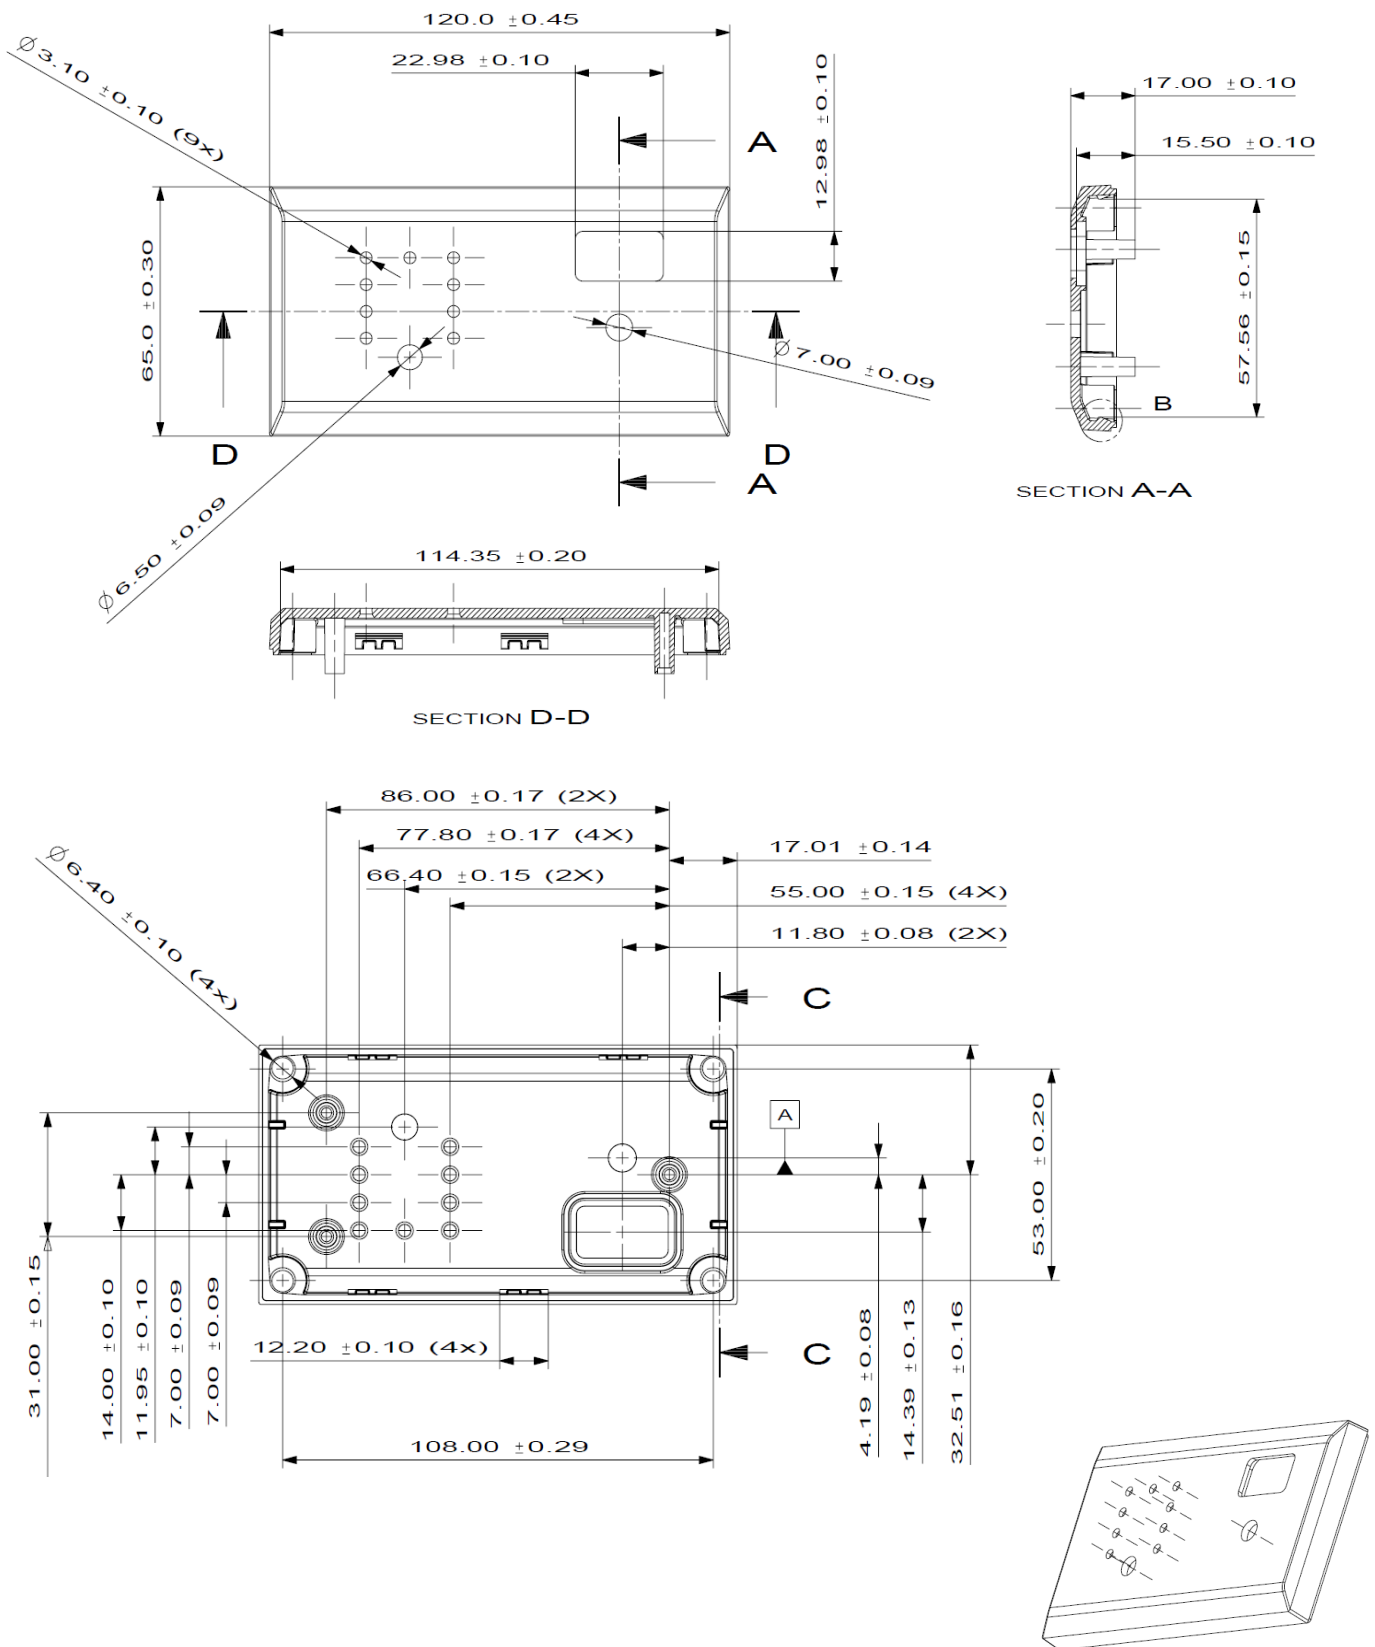

Dimensions in mm

Dimensions of plastic panel **DMC000200000R Digital Multi Control 200/200A GX**

Revision : v1.0
Date : 12-08-2015