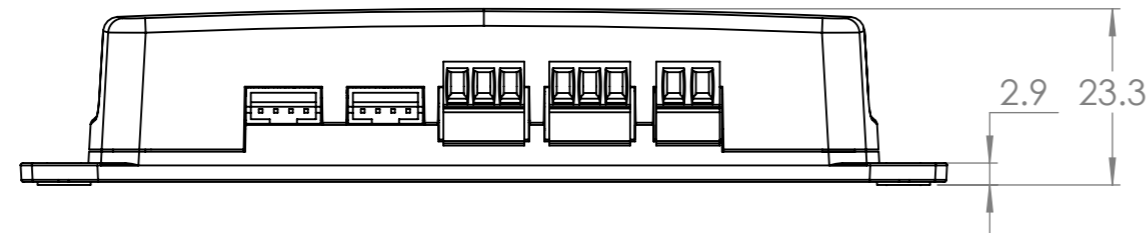

Dimension Drawing - GlobalLink 520

ASS030543020

GlobalLink 520

Dimensions in mm

victron energy
BLUE POWER