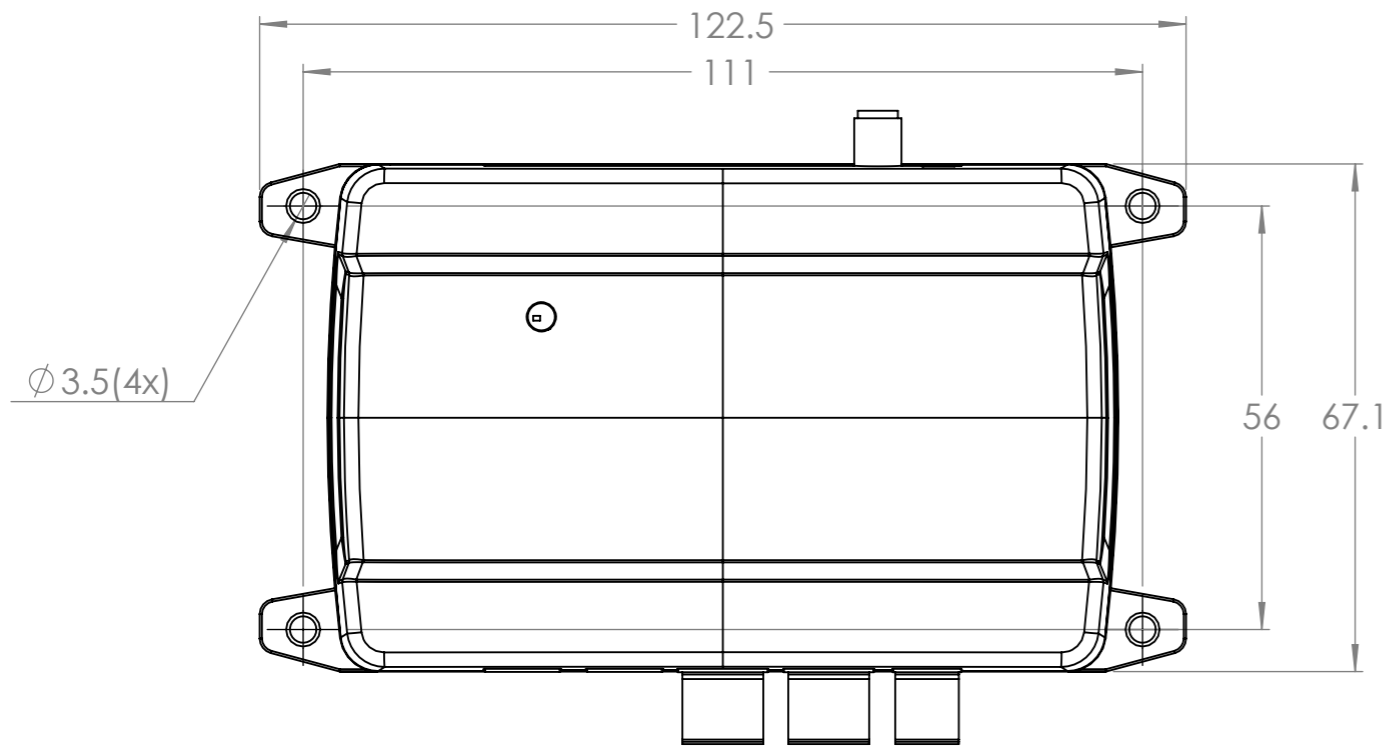

Dimension Drawing - GlobalLink 520

ASS030543020

GlobalLink 520

Dimensions in mm

victron energy
BLUE POWER