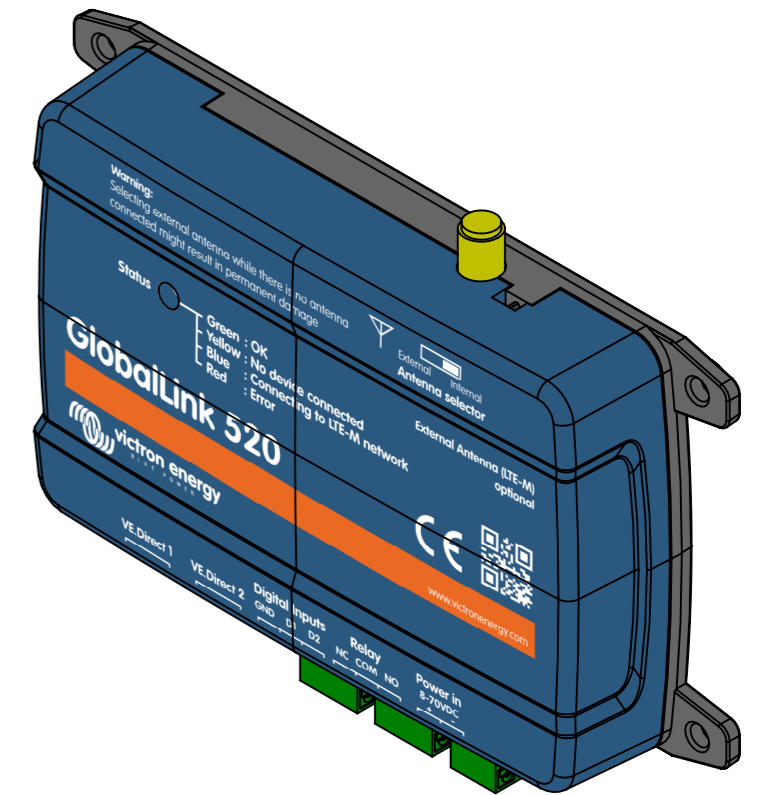

Dimension Drawing - GlobalLink 520

ASS030543020

GlobalLink 520

Dimensions in mm

victron energy
BLUE POWER