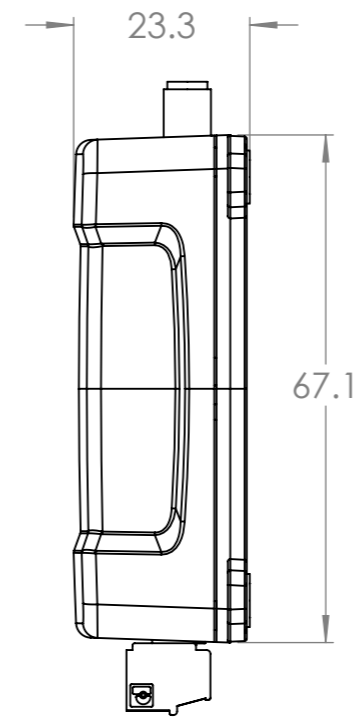

Dimension Drawing - GlobalLink 520

ASS030543020

GlobalLink 520

Dimensions in mm

victron energy
BLUE POWER