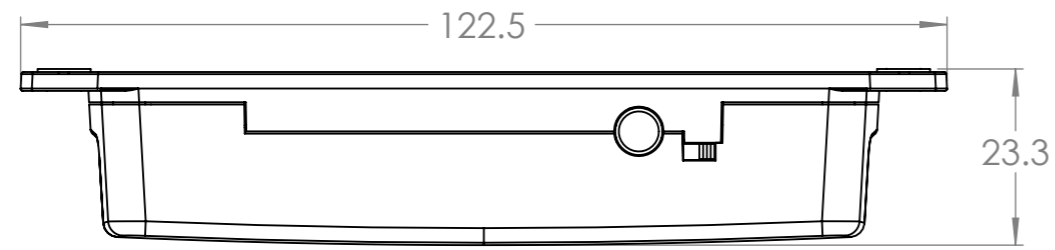

Dimension Drawing - GlobalLink 520

ASS030543020

GlobalLink 520

Dimensions in mm

victron energy
BLUE POWER