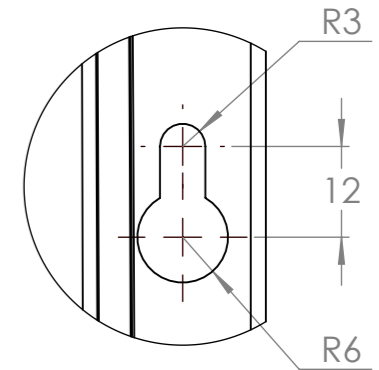

Dimension Drawing - SmartSolar charge controller (L)	
SCC125060221	SmartSolar MPPT 250/60-Tr
SCC125070220	SmartSolar MPPT 250/70-Tr

DETAIL B
2x
SCALE 1 : 1

DETAIL A
2x
SCALE 1 : 1

Dimensions in mm