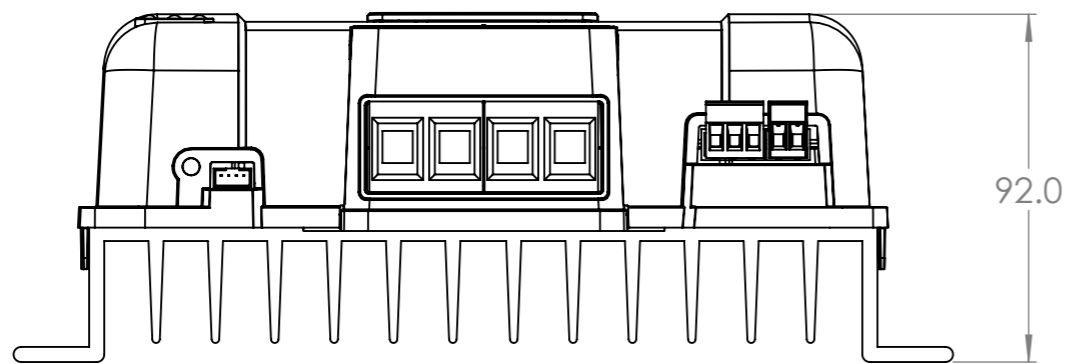

Dimension Drawing - SmartSolar charge controller (L)	
SCC125060221	SmartSolar MPPT 250/60-Tr
SCC125070220	SmartSolar MPPT 250/70-Tr

DETAIL B
2x
SCALE 1 : 1

DETAIL A
2x
SCALE 1 : 1

Dimensions in mm