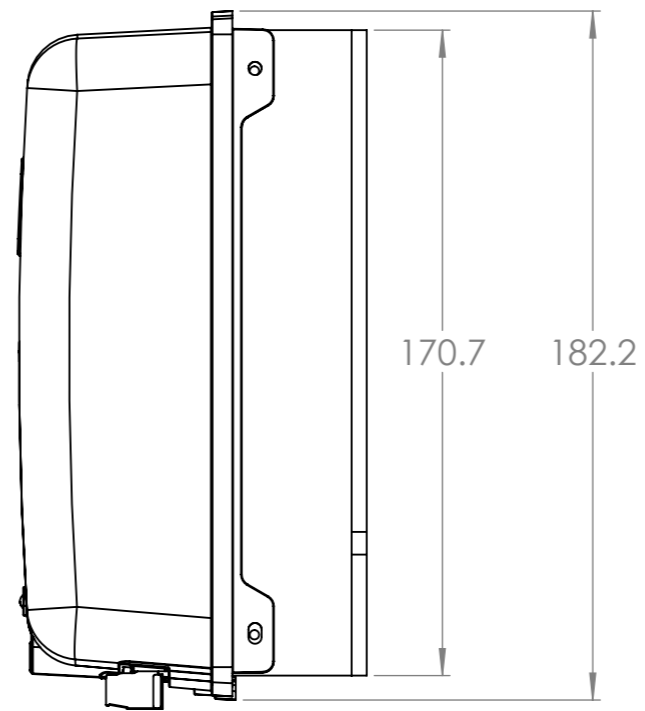

Dimension Drawing - SmartSolar charge controller (L)	
SCC125060221	SmartSolar MPPT 250/60-Tr
SCC125070220	SmartSolar MPPT 250/70-Tr

DETAIL B
2x
SCALE 1 : 1

DETAIL A
2x
SCALE 1 : 1

Dimensions in mm