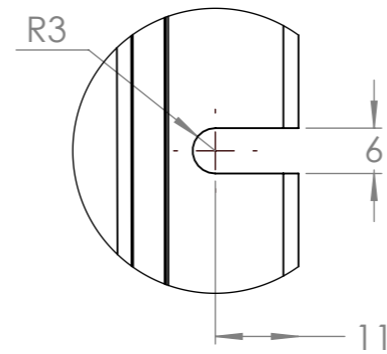

Dimension Drawing - SmartSolar charge controller (L)	
SCC125060221	SmartSolar MPPT 250/60-Tr
SCC125070220	SmartSolar MPPT 250/70-Tr

DETAIL B
2x
SCALE 1 : 1

DETAIL A
2x
SCALE 1 : 1

Dimensions in mm