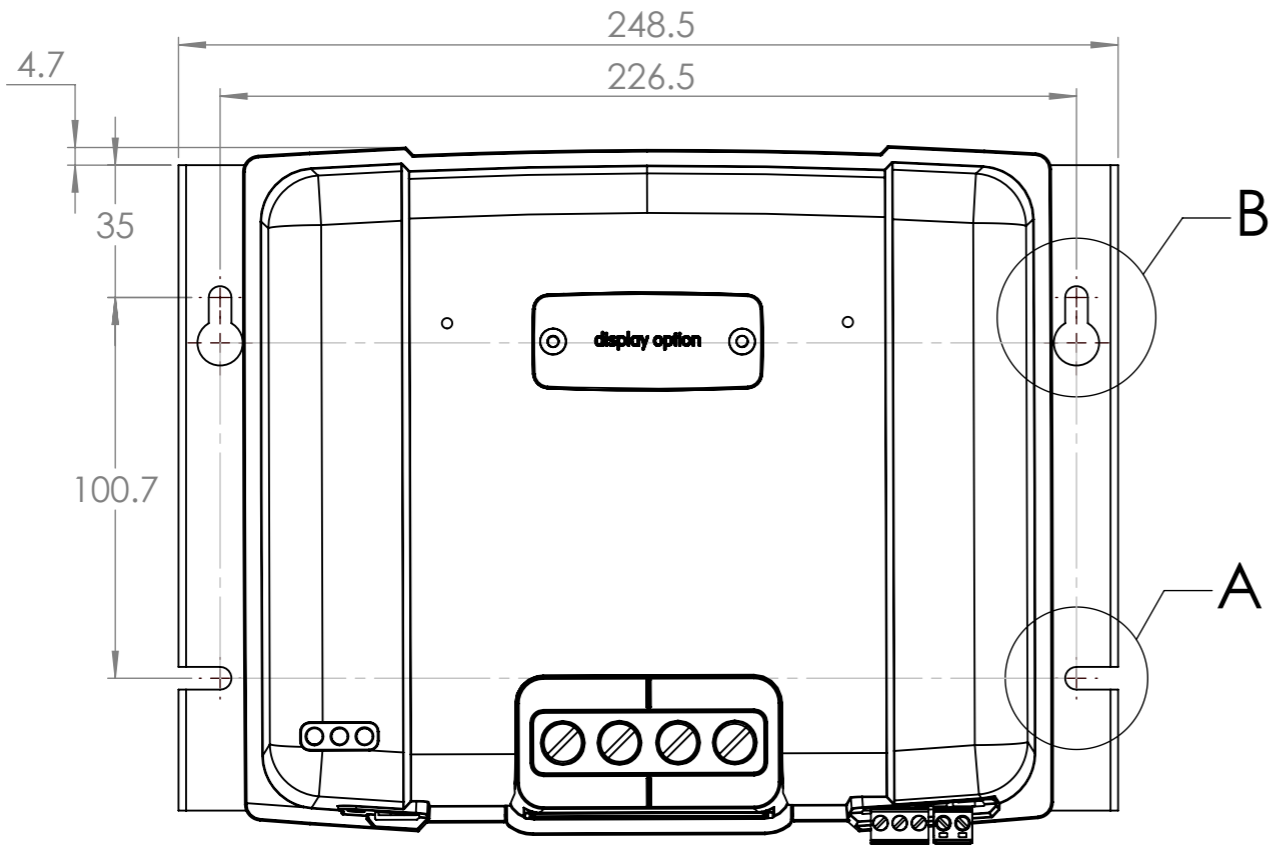

Dimension Drawing - SmartSolar charge controller (L)	
SCC125060221	SmartSolar MPPT 250/60-Tr
SCC125070220	SmartSolar MPPT 250/70-Tr

DETAIL B
2x
SCALE 1 : 1

DETAIL A
2x
SCALE 1 : 1

Dimensions in mm