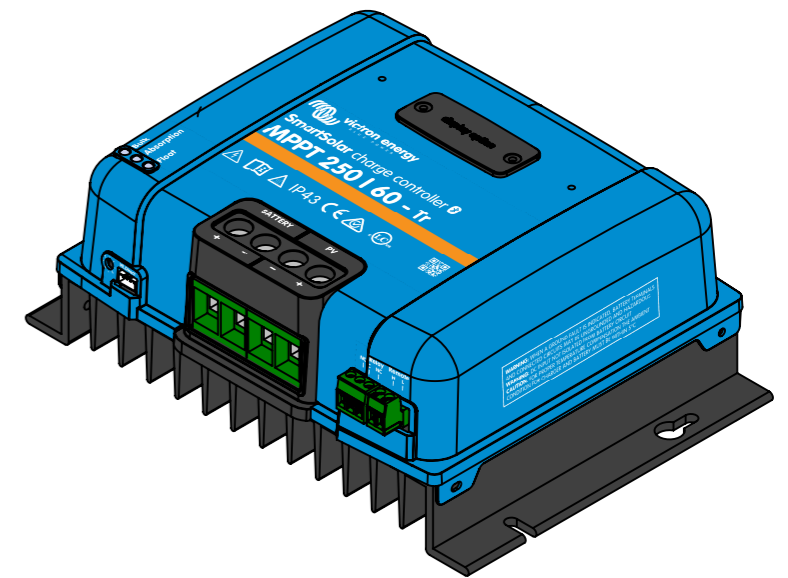

Dimension Drawing - SmartSolar charge controller (L)	
SCC125060221	SmartSolar MPPT 250/60-Tr
SCC125070220	SmartSolar MPPT 250/70-Tr

DETAIL B
2x
SCALE 1 : 1

DETAIL A
2x
SCALE 1 : 1

Dimensions in mm